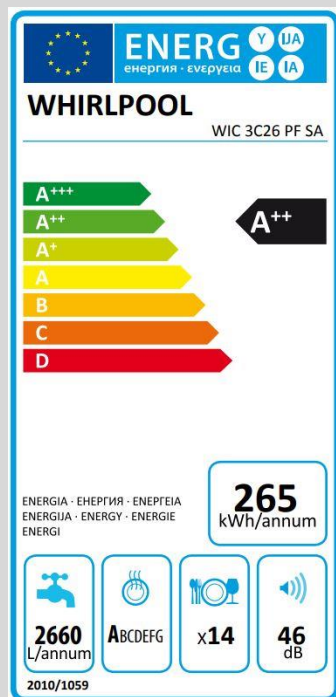

# Whirlpool integrated dishwasher: silver colour, full size - WIC 3C26 PF SA (329550)

## 14 Place Settings

All the space you need

This Whirlpool Dishwasher provides 14 versatile place settings, so you can enjoy all the space you need, always.

# 8 Programs

Flexible options, ideal results

This Whirlpool Dishwasher provides 8 versatile programs, allowing you to be able to select the most fitting one for you, always.

# A+++ Energy Efficiency

Outstanding energy efficiency

Your Dishwasher's A+++ energy rating ensures ideal results, combined with the lowest power consumption on the market.

- 6th Sense Technology
- A Cleaning And Drying Performance
- Digital Display
- Noise Level 46dba
- Button Programme Control