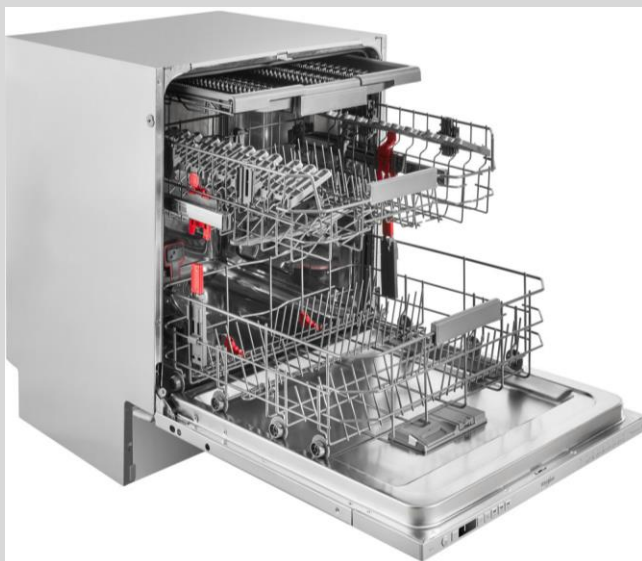

# Whirlpool integrated dishwasher: silver colour, full size - WIC 3C26 PF SA (329550)

## 14 Place Settings

All the space you need

This Whirlpool Dishwasher provides 14 versatile place settings, so you can enjoy all the space you need, always.